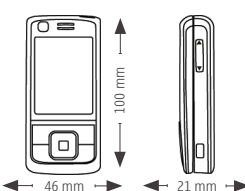

Dimensions

Weight: 115 g
Volume 91 cc